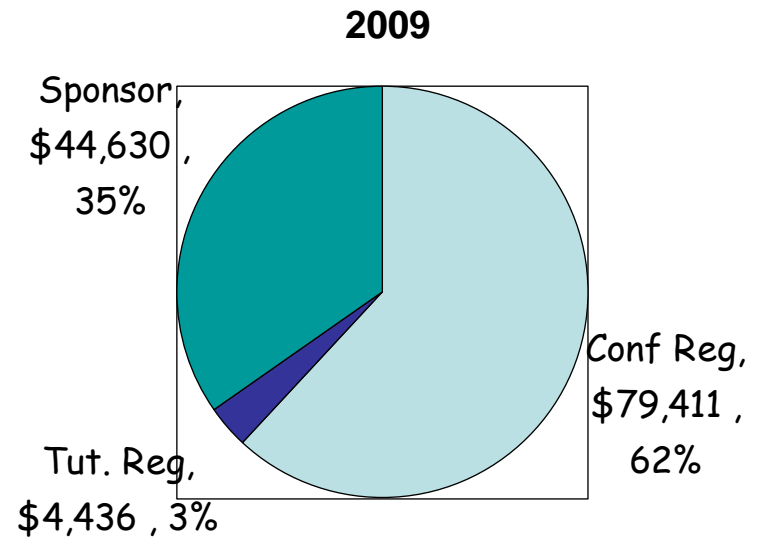

# The Long Room: Past and Future?

The Long Room  
Trinity College

Jedi Archives  
Star Wars Episode II:  
Attack of the Clones

# Special Thanks to Our Supporters

Without their support, registration fees would be ~\$700!